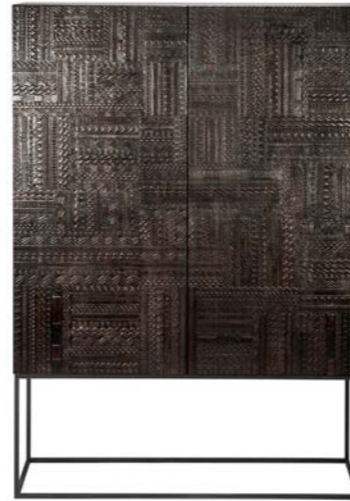

### BLACKBIRD CUPBOARD

solid oak and black tainted oak  
with black metal legs ③ ④

1 door and 1 drawer

51470 110 × 45 × 178 cm

43.5" × 17.5" × 70"

### GROOVES CUPBOARD

solid dark tainted teak  
with black metal legs <sup>Ⓟ</sup>

2 doors and 2 inside drawers  
12250 102 × 45 × 162 cm  
40" × 17.5" × 64"