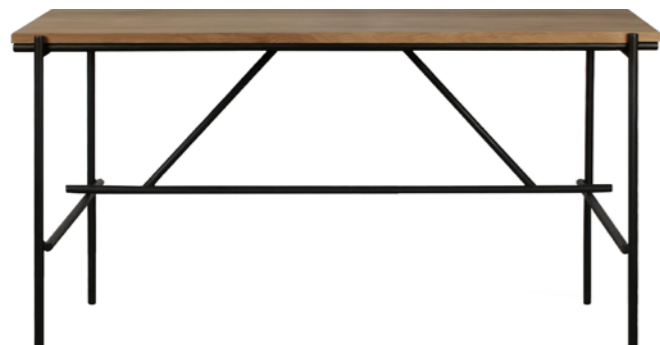

OSCAR DESK

solid teak (N) FSC®
with black metal legs
(also available in: (C))

10138 140 × 70 × 76 cm
55" × 27.5" × 30"
10145 160 × 80 × 76 cm
63" × 31.5" × 30"