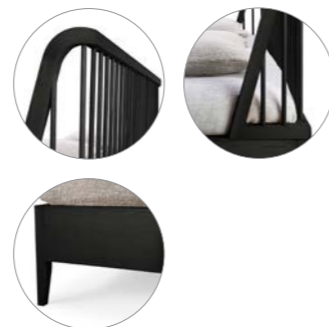

with slats **\*only available in USA**

US queen size, mattress size 153/203 - 60" × 80"

51239 163 × 213 × 97 cm - 64" × 84" × 38"

US king size, mattress size 193/203 - 76" × 80"

51238 203 × 213 × 97 cm - 80" × 84" × 38"