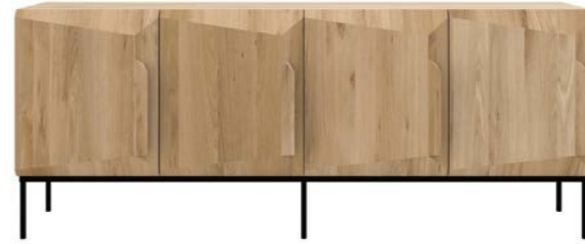

STAIRS SIDEBOARD

solid oak with black metal legs [Ⓟ]
(also available in: ●)

3 doors

50763 150 × 46 × 80 cm
59" × 18" × 31.5"

4 doors

50764 200 × 46 × 80 cm
78.5" × 18" × 31.5"