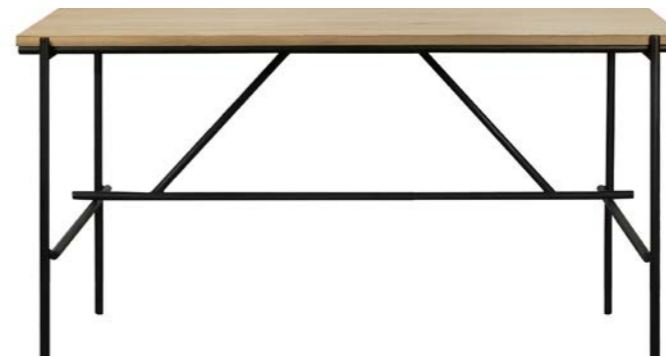

OSCAR DESK
solid oak with black metal legs
(also available in:)

50111 140 × 70 × 76 cm
55" × 27.5" × 30"
50115 160 × 80 × 76 cm
63" × 31.5" × 30"