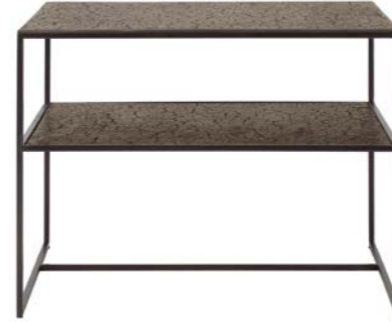

PENTAGON SIDE TABLE

made from mineral powders, water, earth,
natural colour pigments and metallic powders.

lava whisky
25894 60 × 53 × 45 cm
23.5" × 21" × 17.5"