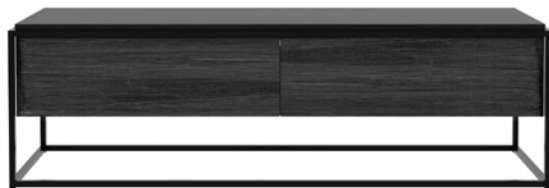

MONOLIT TV CUPBOARD

solid black tainted oak with a black metal frame [Ⓟ] [Ⓟ]
(also available in: ●)

1 flip-down door and 1 drawer
26879 140 × 45 × 42 cm
55" × 17.5" × 16.5"