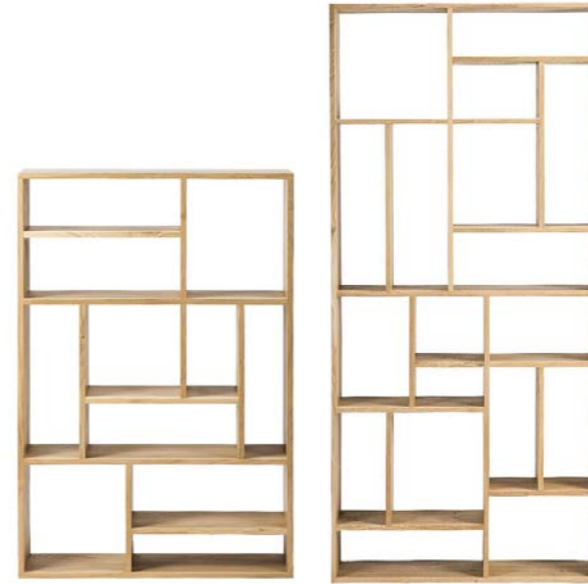

M RACK

solid oak [Ⓟ]
(also available in: ●)

50772 90 × 30 × 139 cm
35.5" × 12" × 54.5"

(also available in: ● ●)
50771 104 × 30 × 219 cm
41" × 12" × 86"