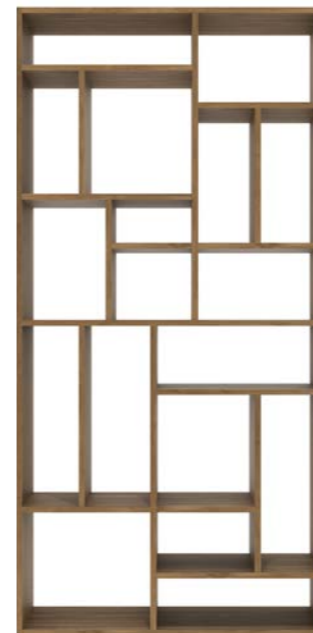

M RACK

solid teak FSC®
(also available in:)

14201 104 × 30 × 219 cm
41" × 12" × 86"