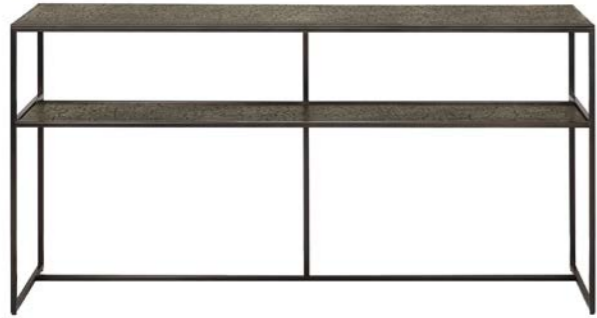

PENTAGON CONSOLE

made from mineral powders, water, earth,
natural colour pigments and metallic powders

lava whisky

25896 150 x 40 x 75 cm
59" x 15.5" x 29.5"