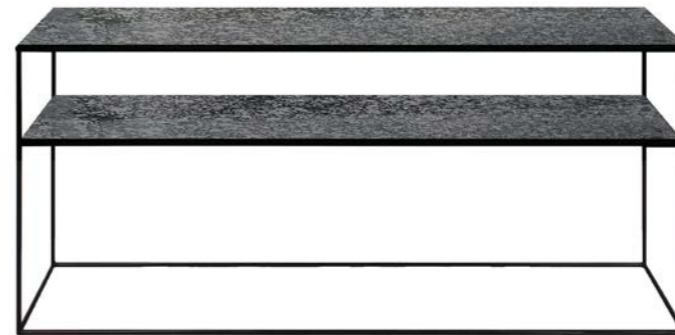

### STONE CONSOLE

marble top with a black metal frame

dark emperador

60094 120 × 40 × 86 cm  
47" × 15.5" × 34"

**AGED CONSOLE**

heavy aged mirror top with a black metal frame

bronze copper

20724 122 × 36 × 81 cm  
48" × 14" × 32"

**AGED CONSOLE**

heavy aged mirror top with a black metal frame

charcoal

20746 122 × 36 × 81 cm  
48" × 14" × 32"

**AGED SOFA CONSOLE**

heavy aged mirror top with a black metal frame

bronze copper

20731 160 × 36 × 70 cm  
63" × 14" × 27.5"