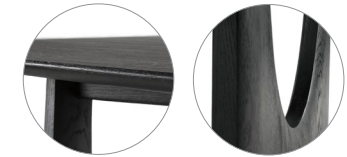

GEOMETRIC TABLE

solid black tainted oak (V B)

- 53058 220 × 100 × 76 cm
  86.5" × 39.5" × 30"
- 55014 250 × 100 × 76 cm
  98.5" × 39.5" × 30"