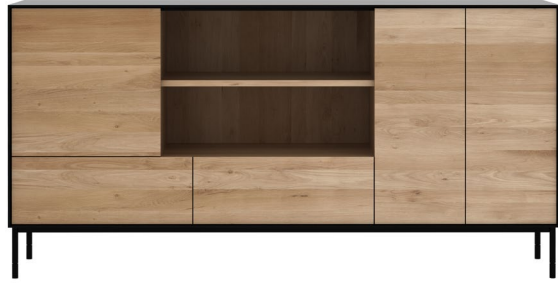

51386 224 × 45 × 80 cm  
88" × 17.5" × 31.5"

BLACKBIRD SIDEBOARD

solid oak and black tainted oak with black metal legs (V) (B)

3 doors

51481 150 × 45 × 85 cm  
59" × 17.5" × 33.5"

2 doors and 3 drawers

51471 180 × 45 × 80 cm  
71" × 17.5" × 31.5"

### BLACKBIRD SIDEBOARD

solid oak and black tainted oak  
with black metal legs  

3 doors and 2 drawers  
51472 180 × 45 × 90 cm  
71" × 17.5" × 35.5"