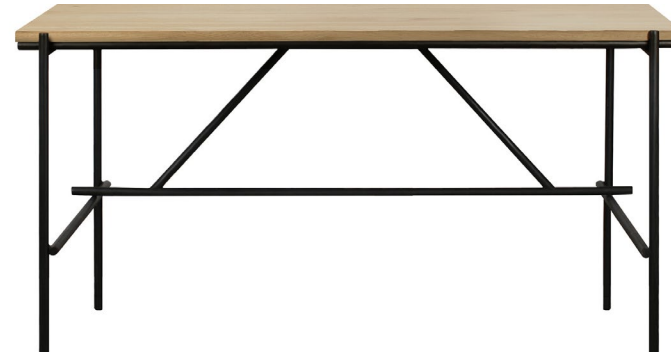

OSCAR DESK

solid oak with black metal legs (V)

50111	140 × 70 × 76 cm	55" × 27.5" × 30"
50115	160 × 80 × 76 cm	63" × 31.5" × 30"