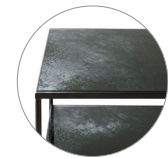

AGED SOFA CONSOLE

heavy aged mirror top with a black metal frame

charcoal

20748 160 × 36 × 70 cm
63" × 14" × 27.5"