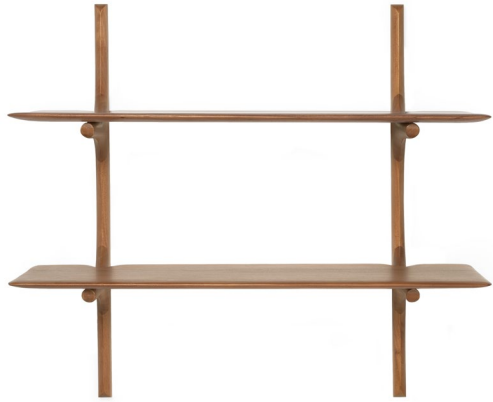

10081 120 × 40 × 205 cm  
47" × 15.5" × 80.5"

PI WALL SHELF  
solid mahogany 

2 shelves  
29777 100 × 35 × 91 cm  
39.5" × 14" × 36"

PI WALL SHELF  
solid mahogany 

3 shelves  
29778 100 × 35 × 126 cm  
39.5" × 14" × 50"