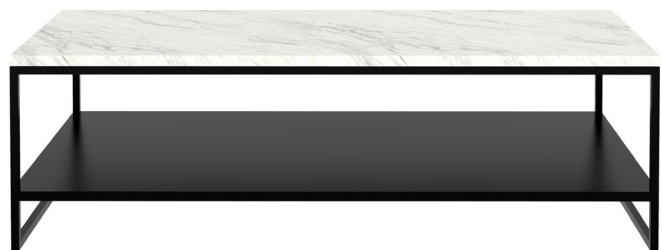

STONE COFFEE TABLE

marble top with a black metal frame

white carrara
60073 120 × 70 × 38 cm
47" × 27.5" × 15"