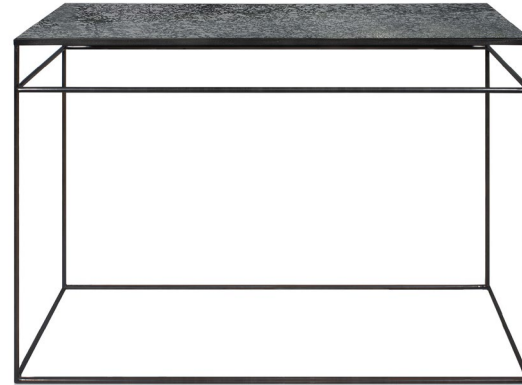

### STONE CONSOLE

marble top with a black metal frame

dark emperador

60094 120 × 40 × 86 cm  
47" × 15.5" × 34"

**AGED CONSOLE**

heavy aged mirror top with a black metal frame

bronze copper

20724 122 × 36 × 81 cm  
48" × 14" × 32"