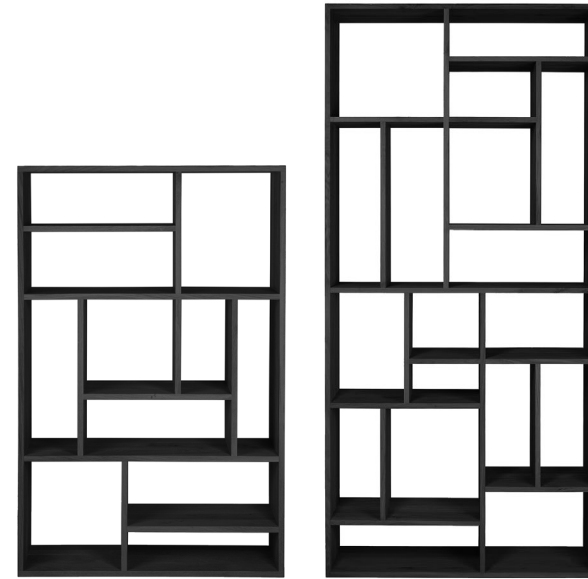

M RACK
solid black tainted oak [Ⓟ]
(also available in: ●)

50782 90 × 30 × 139 cm
35.5" × 12" × 54.5"

(also available in: ●●)
50781 104 × 30 × 219 cm
41" × 12" × 86"