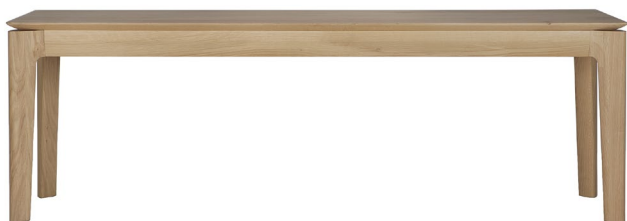

**BARROW POUF**

78% polyacrylic, 20% polyester, 2% viscose  
(also available in: ●●●)

copper

- 20148 40 × 40 × 40 cm  
15.5" × 15.5" × 15.5"
- 20149 60 × 60 × 35 cm  
23.5" × 23.5" × 14"

### SPINDLE BENCH

solid oak   
(also available in:  )

51243 150 × 35 × 60 cm  
59" × 14" × 23.5"  
seating height: 46 cm - 18"