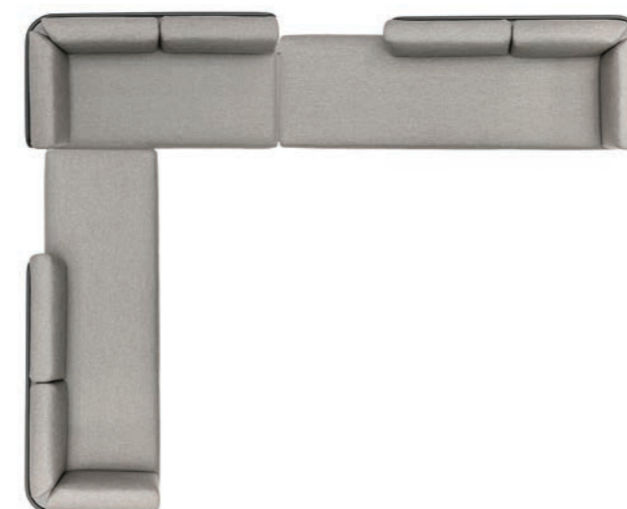

SET-UP P
Powder coated stainless steel/quick-dry foam/fabric

w408 d328 h80 cm

Cat.A fabric	Cat.B fabric
REF: B-setP-A CHF 13'199	REF: B-setP-B CHF 14'689

Protective cover
REF: CP-B-setP
CHF 1'469