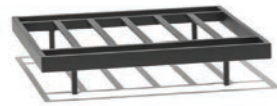

DONGO MODULAR SOFA

Set-ups can be designed using the following componets.

ONE-SEATER FRAME
Powder coated stainless steel

w89 d89 h18 cm | 14,1 kg

REF: DOF1
CHF 719

TWO-SEATER FRAME
Powder coated stainless steel