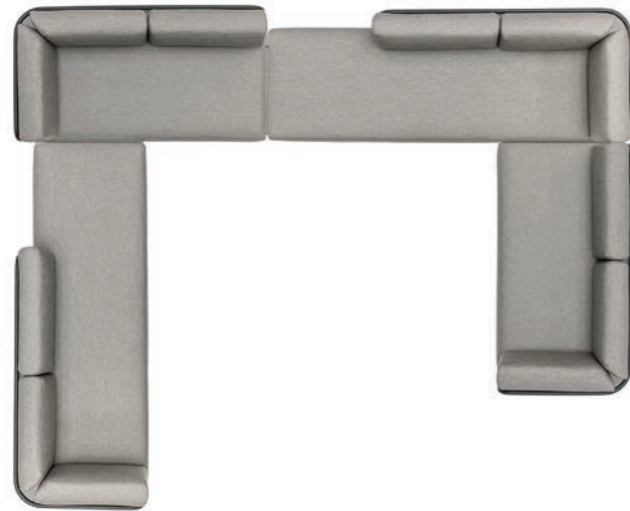

SET-UP Q
Powder coated stainless steel/quick-dry foam/fabric

w408 d328 h80 cm

Cat.A fabric	Cat.B fabric
REF: B-setQ-A CHF 17'039	REF: B-setQ-B CHF 18'979
Protective cover REF: CP-B-setQ CHF 1'699