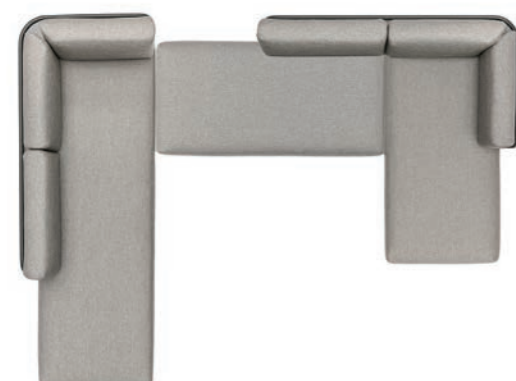

Protective cover
REF: CP-B-setR
CHF 849

SET-UP O
Powder coated stainless steel/quick-dry foam/fabric

w328 d328 h80 cm

Cat.A fabric	Cat.B fabric
REF: B-setO-A CHF 12'369	REF: B-setO-B CHF 13'779

Protective cover
REF: CP-B-setO
CHF 1'349