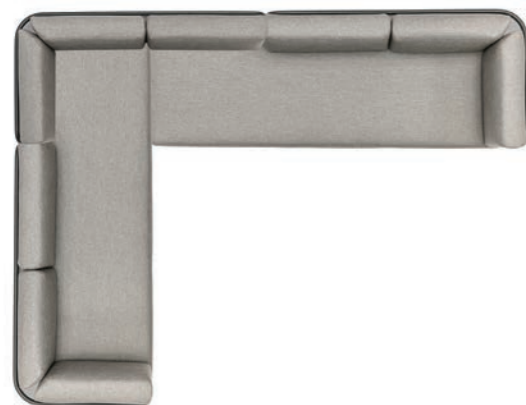

SET-UP R
Powder coated stainless steel/Dry quick-dry eel foam/fabric

w328 d248 h80 cm

Cat.A fabric	Cat.B fabric
REF: B-setR-A CHF 11'229	REF: B-setR-B CHF 12'499

Protective cover
REF: CP-B-setR
CHF 849