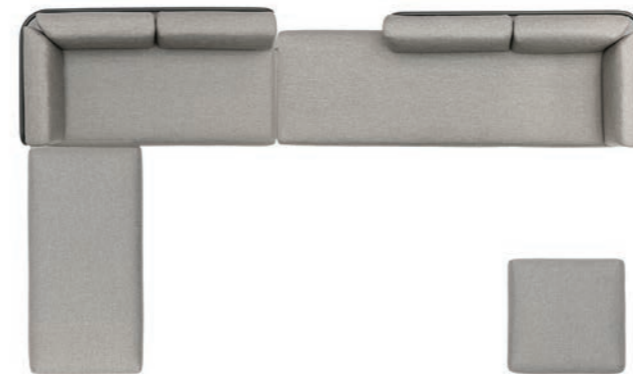

SET-UP N
Powder coated stainless steel/quick-dry foam/fabric

w408 d244 h80 cm

Cat.A fabric	Cat.B fabric
REF: B-setN-A CHF 11'659	REF: B-setN-B CHF 12'979

Protective cover
REF: CP-B-setN
CHF 1'349