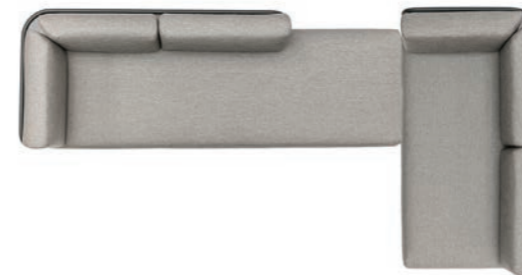

Protective cover
REF: CP-B-setH
CHF 799

SET-UP I
Powder coated stainless steel/quick-dry foam/fabric

w328 d164 h80 cm

Cat.A fabric	Cat.B fabric
REF: B-setI-A CHF 8'549	REF: B-setI-B CHF 9'499

Protective cover
REF: CP-B-setI
CHF 829