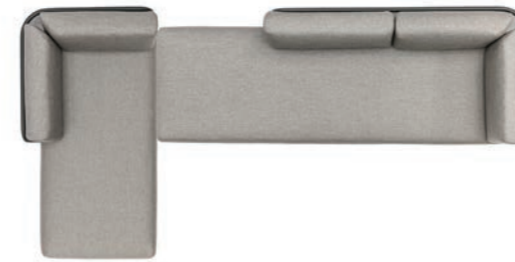

SET-UP H
Powder coated stainless steel/quick-dry foam/fabric

w328 d164 h80 cm

Cat.A fabric	Cat.B fabric
REF: B-setH-A CHF 7'959	REF: B-setH-B CHF 8'869

Protective cover
REF: CP-B-setH
CHF 799