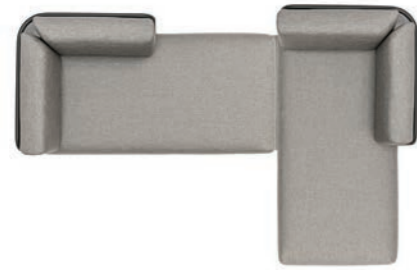

SET-UP E
Powder coated stainless steel/quick-dry foam/fabric

w248 d164 h80 cm

Cat.A fabric	Cat.B fabric
REF: B-setE-A CHF 6'579	REF: B-setE-B CHF 7'339

Protective cover
REF: CP-B-setE
CHF 669