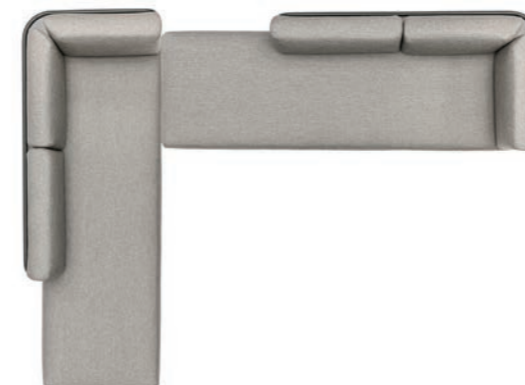

SET-UP K
Powder coated stainless steel/quick-dry foam/fabric

w328 d244 h80 cm

Cat.A fabric	Cat.B fabric
REF: B-setK-A CHF 9'349	REF: B-setK-B CHF 10'399

Protective cover
REF: CP-B-setK
CHF 849