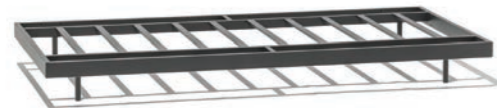

DONGO MODULAR SOFA

Set-ups can be designed using the following componets.

ONE-SEATER FRAME
Powder coated stainless steel

w89 d89 h18 cm | 14,1 kg

REF: DOF1
CHF 719

TWO-SEATER FRAME
Powder coated stainless steel